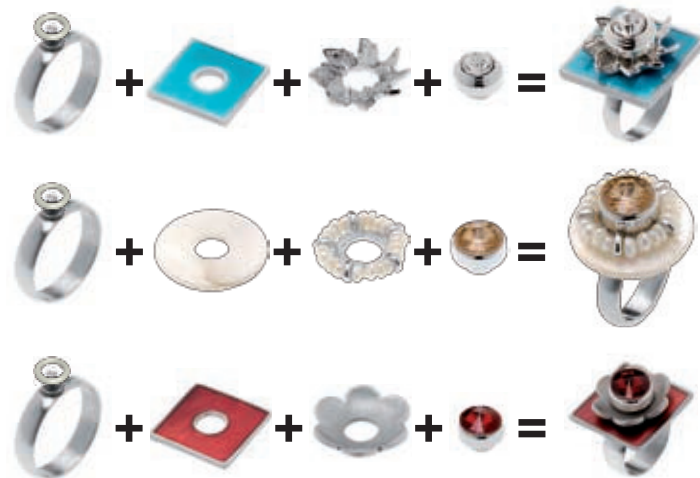

It's your combination.

Rico Design GmbH & Co. KG / Industriestrasse 19-23 / D-33034 Brakel
www.rico-design.de / No. 08618.00.00

SUNSET BLVD. *Rings*

It's your combination.

7090.21.01
Ø 12 mm

7090.21.02
Ø 12 mm

7090.21.03
Ø 12 mm

7090.21.04
Ø 12 mm

7090.21.13
Ø 12 mm

7090.21.14
Ø 12 mm

7090.21.15
Ø 12 mm

7090.21.16
Ø 12 mm

7090.21.25
Ø 20 mm

7090.21.26
Ø 20 mm

7090.21.83
Ø 20 mm

7090.21.84
Ø 20 mm

7090.21.91
25 x 25 mm

7090.21.91
25 x 25 mm

7090.21.92
25 x 25 mm

7090.21.92
25 x 25 mm

7090.21.98
Ø 25 mm

7090.21.98
Ø 25 mm